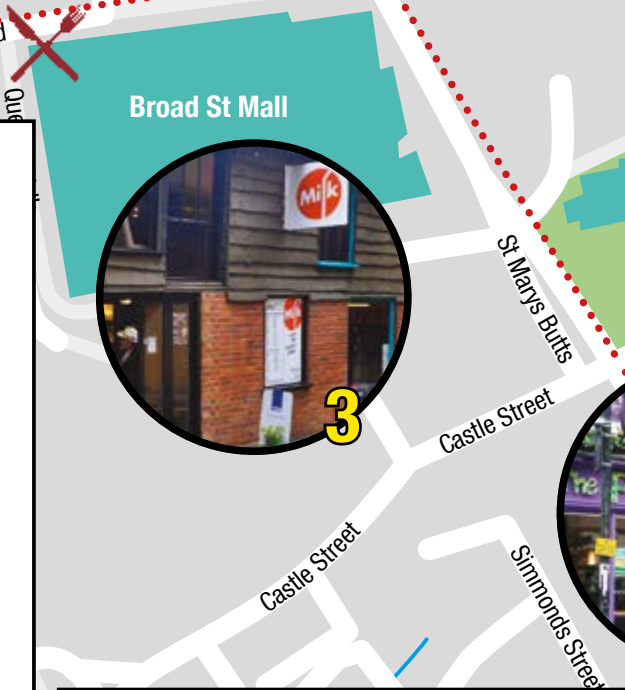

Recommended eating:
Tasty Greek Souvlaki • Perry's Caribbean Cuisine
Kokoro • Sarv's Slice at Reading Biscuit Factory