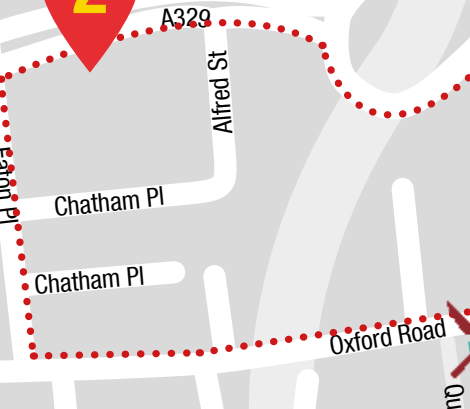

2

- 1 AYL? Hub** *all ages*
Market Pl, Reading RG1 2EQ
Opens at 12:00 for box office and wristband exchange
 - 2 Face Bar** *14+*
Ambrose Pl, Reading RG1 7JE
 - 3 Milk** *18+*
8 Merchants Place RG1 1DT
 - 4 Purple Turtle** *18+*
9 Gun Street RG1 2JR
 - 5 St Laurence Church** *14+*
Friar St, Reading RG1 1DA
 - 6 Sub 89** *14+*
110-117 Friar Street RG1 1EP
- All venues are 'wristband only'. Entrance to all venues is subject to capacity and at venue management's discretion. Proof of age may be required. You may be filmed/photographed for future festival promotional use.

Kings St

High Street

Abbey Square

Blagrove St

Valpy St

Station Rd

Friar St

Queen Victoria St

Cross St

Broad St

West St

Garrard St

Greyfriars Road

Union St

Castle Street

St Mary's Butts

Gun St

Castle Street

Simmonds Street

London St

London St

A329

A3

South